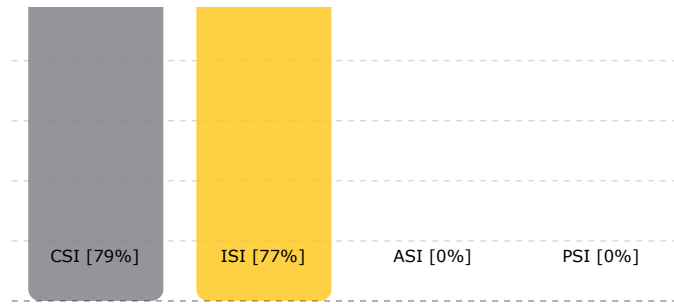

# Jogamaya Devi College

● 92, S. P. Mukherjee Road

● Kolkata

● Pin-700026

● Ph. : 8100607470

**FEEDBACK REPORT :-**

Session : 2019-20

SL NO	FEEDBACK INDEX	INDEX SCORE(IN %)
1	CURRICULAM SATISFACTION INDEX (CSI)	79
2	INSTITUTIONAL SATISFACTION INDEX (ISI)	77
3	ALUMNI SATISFACTION INDEX (ASI)	0
4	PARENTS SATISFACTION INDEX (PSI)	0

**Feedback Chart**