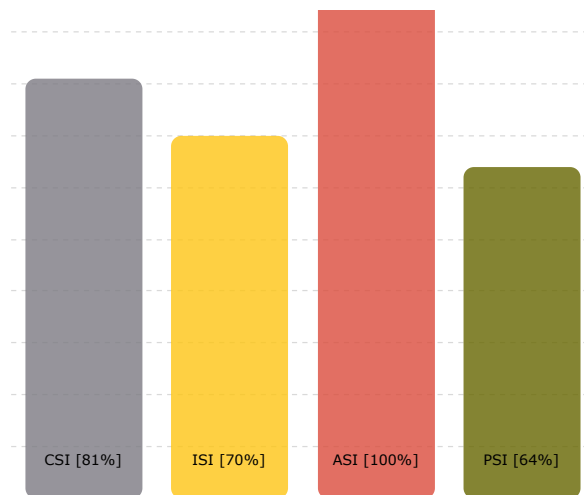

## FEEDBACK REPORT :-

Session : 2018-19

SL NO	FEEDBACK INDEX	INDEX SCORE(IN %)
1	CURRICULAM SATISFACTION INDEX (CSI)	81
2	INSTITUTIONAL SATISFACTION INDEX (ISI)	70
3	ALUMNI SATISFACTION INDEX (ASI)	100
4	PARENTS SATISFACTION INDEX (PSI)	64

Feedback Chart