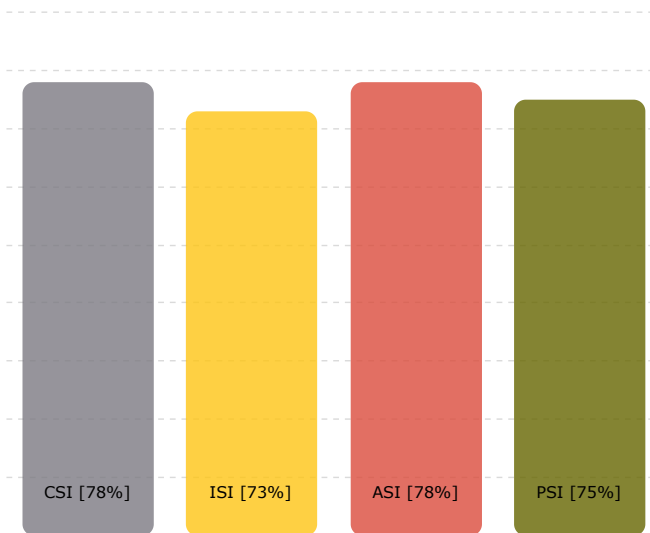

# Jogamaya Devi College

● 92, S. P. Mukherjee Road

● Kolkata

● Pin-700026

## Satisfaction Survey Report :-

Session : 2021-22

SL NO	FEEDBACK INDEX	INDEX SCORE(IN %)
1	CURRICULAM SATISFACTION INDEX (CSI)	78
2	INSTITUTIONAL SATISFACTION INDEX (ISI)	73
3	ALUMNI SATISFACTION INDEX (ASI)	78
4	PARENTS SATISFACTION INDEX (PSI)	75

Satisfaction Survey Chart